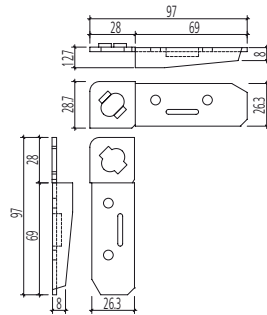

# Corner Pieces

Corner Piece, Z 20

galvanized

inox, 1.4301

DX

Corner Piece, Z 30

galvanized

inox, 1.4301

DX

Corner Piece, Z 20 small

galvanized

Corner Piece, Z 30 small

galvanized