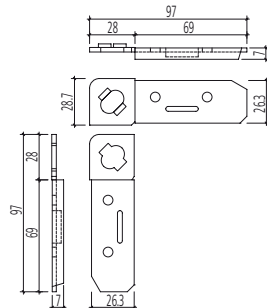

# Corner Pieces

Corner Piece, Z 20

galvanized

inox, 1.4301

DX

Corner Piece, Z 30

galvanized

inox, 1.4301

DX

Corner Piece, Z 20 small

galvanized

Corner Piece, Z 30 small

galvanized