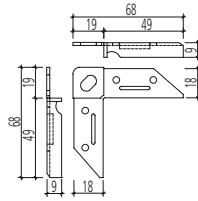

# Corner Pieces

Corner Piece, E 20

galvanized

inox, 1.4301

DX

Corner Piece, E 30

galvanized

inox, 1.4301