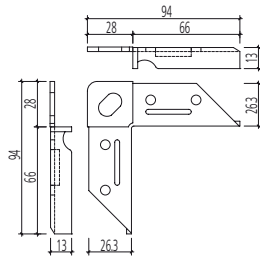

# Corner Pieces

Corner Piece, E 20

galvanized

inox, 1.4301

DX

Corner Piece, E 30

galvanized

inox, 1.4301